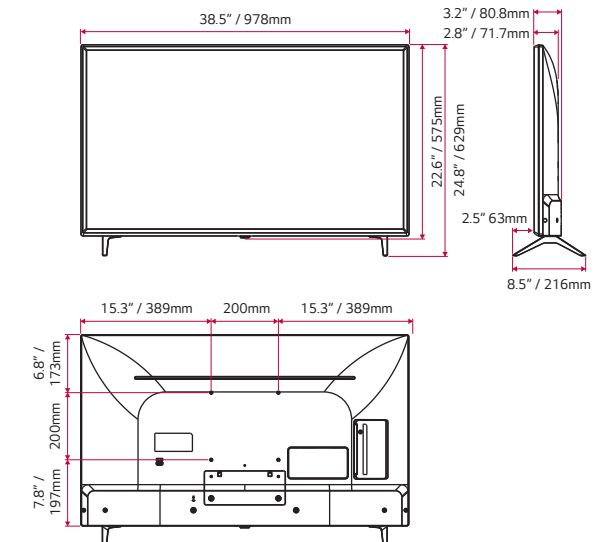

Dimensions

86"

75"

65"

55"

49"

43"

Connectivity

86"

75"

65"

55"

49"

43"

* Dimensions & Jack Panels (Read/Side) may differ from the above image, so please reach LG salesteam to ensure before order.

Specifications