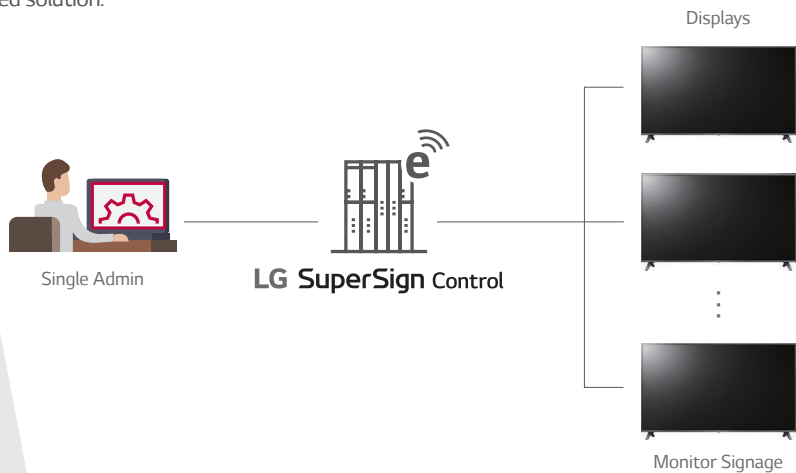

LG's latest Public Display TV, the UU340C supports UHD/4K resolution to provide optimal viewing in diverse business environments. With enhanced management functions including WOL (Wake On LAN), SNMP (Simple Network Management Protocol), and SuperSign Solution, managers can increase management efficiency while the edge-lit LED display and UHD picture quality improve the digital viewing experience.

* Actual product appearance may differ from the above simulated scene.
* UU340C (N.A.) series basically have a two-pole stand.

UHD Commercial TV with Essential Smart Function UU340C

Remote Management and Amazing Quality

SuperSign Control

SuperSign Control is a basic control software. Up to 100 displays are controlled by one account with a single server. Essential factors such as power, volume, scheduling can be remotely adjusted, with firmware updates supported. For larger-scale systems, SuperSign Control+ offers an optional, more advanced control system (additional cost) that provides an amazing, easy-to-manage server-based solution.

UHD Commercial TV with Essential Smart Function

UU340C

Easy Management & Usability

Wake-up On LAN

WOL is the Ethernet networking standard to turn on TV or PC by transferring a network message. The message is transferred through another computer connected via LAN.