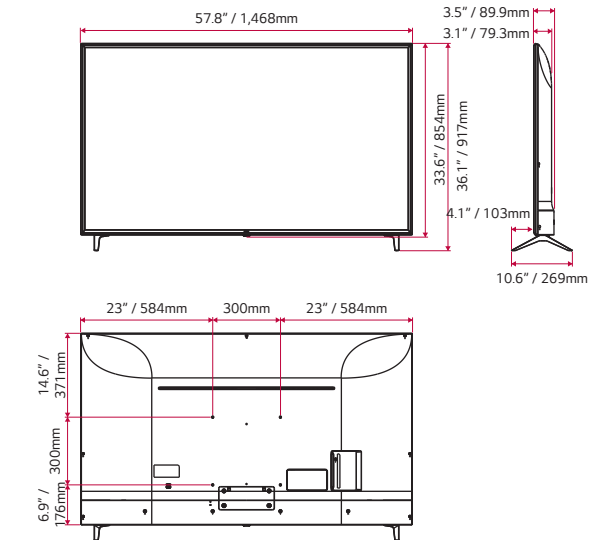

Dimensions

86"

75"

65"

55"

49"

43"

Connectivity

86"

75"

65"

55"

49"

43"

* Dimensions & Jack Panels (Read/Side) may differ from the above image, so please reach LG salesteam to ensure before order.

Specifications