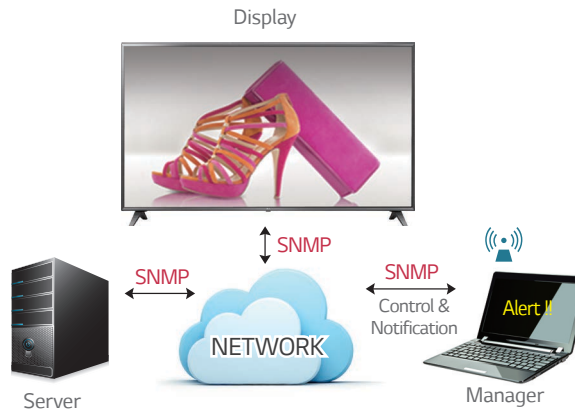

SuperSign Control

SuperSign Control is a basic control software. Up to 100 displays are controlled by one account with a single server. Essential factors such as power, volume, scheduling can be remotely adjusted, with firmware updates supported. For larger-scale systems, SuperSign Control+ offers an optional, more advanced control system (additional cost) that provides an amazing, easy-to-manage server-based solution.

* SuperSign Control: Free version (Good at - Operating small and medium-sized signage displays)
* SuperSign Control+: Advanced and Paid version (Good at - Operating large-scale signage displays)
* See more for SuperSign Control+ at LG.com/B2B

UHD Commercial TV with Essential Smart Function

UU340C

Easy Management & Usability

Wake-up On LAN

WOL is the Ethernet networking standard to turn on TV or PC by transferring a network message. The message is transferred through another computer connected via LAN.

SNMP

SNMP (Simple Network Management Protocol) ensures convenient network management for system integrators and business managers.

Compatibility with AV Control system

This LG TV has Crestron Connected® Certification, a function that meets the growing needs for both device and environmental room controls in corporate meeting spaces.