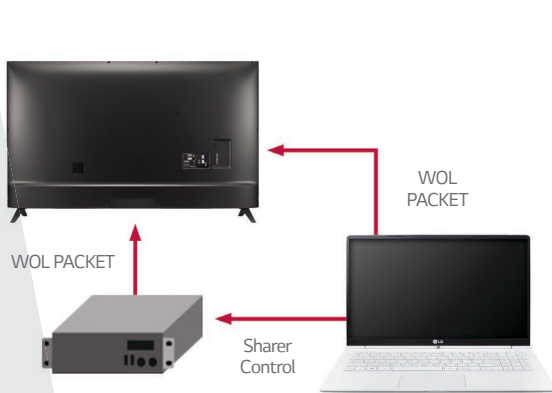

Perfect picture quality and color

Enjoy Full HD content in 4K ULTRA HD quality with the 4K Upscaler. The 4K Upscaler automatically upgrades Full HD content to ULTRA HD through several steps of upscaling processes. This LG TV can also deliver intense highlights, vivid colors and deep black on the screen by HDR10.

* SuperSign Control: Free version (Good at - Operating small and medium-sized signage displays)
* SuperSign Control+: Advanced and Paid version (Good at - Operating large-scale signage displays)
* See more for SuperSign Control+ at LG.com/B2B

UHD Commercial TV with Essential Smart Function

UU340C

Easy Management & Usability

Wake-up On LAN

WOL is the Ethernet networking standard to turn on TV or PC by transferring a network message. The message is transferred through another computer connected via LAN.

SNMP

SNMP (Simple Network Management Protocol) ensures convenient network management for system integrators and business managers.

Compatibility with AV Control system

This LG TV has Crestron Connected® Certification, a function that meets the growing needs for both device and environmental room controls in corporate meeting spaces.