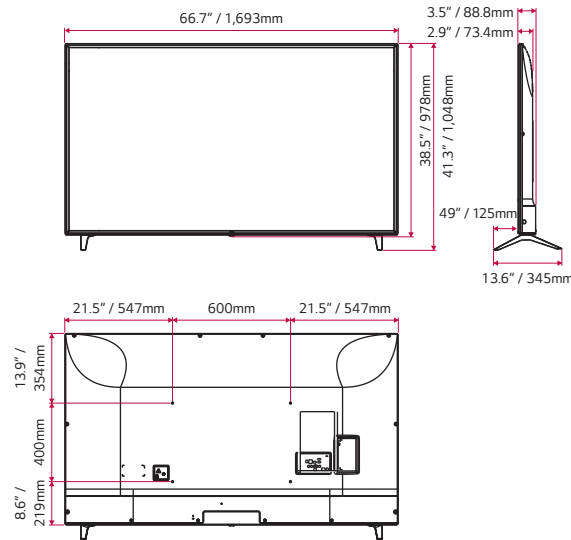

Dimensions

86"

75"

65"

55"

49"

43"

Connectivity

86"

75"

65"

55"

49"

43"

* Dimensions & Jack Panels (Read/Side) may differ from the above image, so please reach LG salesteam to ensure before order.

Specifications