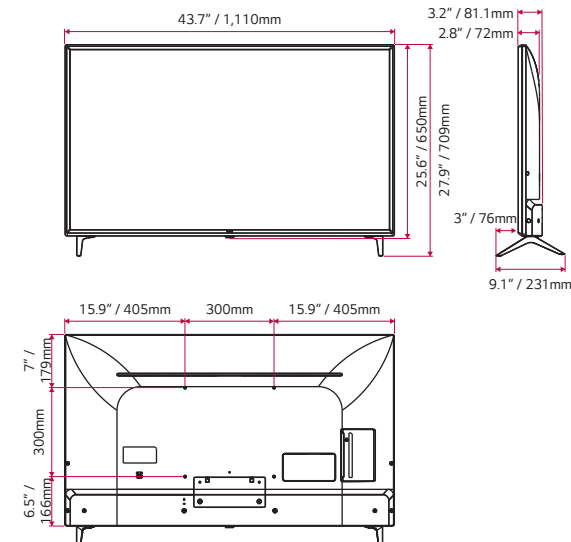

Dimensions

86"

75"

65"

55"

49"

43"

Connectivity

86"

75"

65"

55"

49"

43"

* Dimensions & Jack Panels (Read/Side) may differ from the above image, so please reach LG salesteam to ensure before order.

Specifications