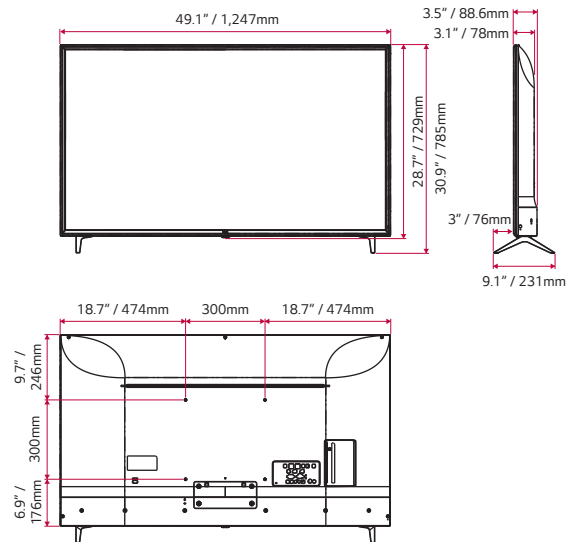

Dimensions

86"

75"

65"

55"

49"

43"

Connectivity

86"

75"

65"

55"

49"

43"

* Dimensions & Jack Panels (Read/Side) may differ from the above image, so please reach LG salesteam to ensure before order.

Specifications