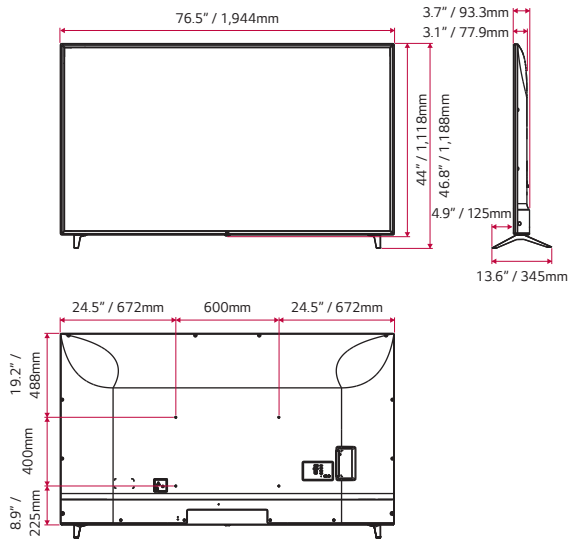

Dimensions

86"

75"

65"

55"

49"

43"

Connectivity

86"

75"

65"

55"

49"

43"

* Dimensions & Jack Panels (Read/Side) may differ from the above image, so please reach LG salesteam to ensure before order.

Specifications